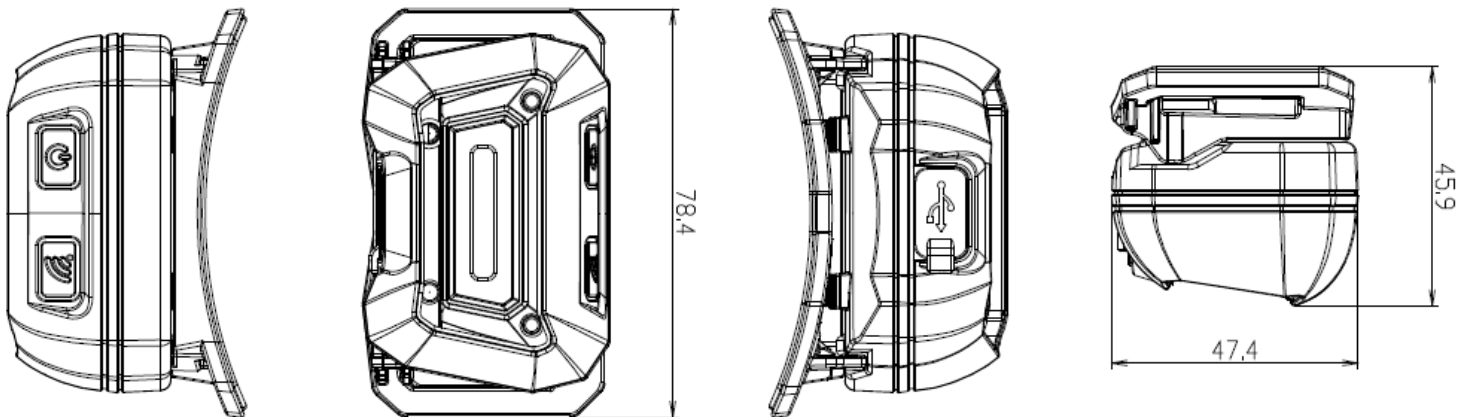

auto electrical parts

Technical Information Sheet

Part No. 0-699-60

Durite's super bright head torch.
 Rechargeable LED Headlight, 3W COB LED,
 6500K, >80CRI. Switch Model / Luminous
 flux /Run time :1. High 280lm / 2 hours, 2.
 Eco mode: 100lm / 5.5 hours, 3. Sense Mode
 280lm / 2 hours, Battery: Rechargeable high
 quality 3.7V 1500mAh Li-po.1m USB cable
 with 230V UK charger. Strong Belt with non-
 skid grip. 10CM Smart motion sensor. Led
 charging indicator, Red -Charging, Green –
 Full Charging time: 2.5 hours. CE, RoHS, IP65,
 IK07 approved.

Technical Drawing (not to scale)

Specification

Type	LED 3W COB Headtorch
Lumens	100-280Lm
Material	High impact ABS+TPE housing, PC Lens
Battery	3.7V, 1500mAh Li-Ion Rechargeable
Run time	2 hours ~ 5.5hours
Operating Temperature	-10°C to +40°C
Weight	0.110Kg
Dimensions	78.5 x 47.5 x 42mm
Protection	IP65, IK07
Certificate	CE, RoHS,